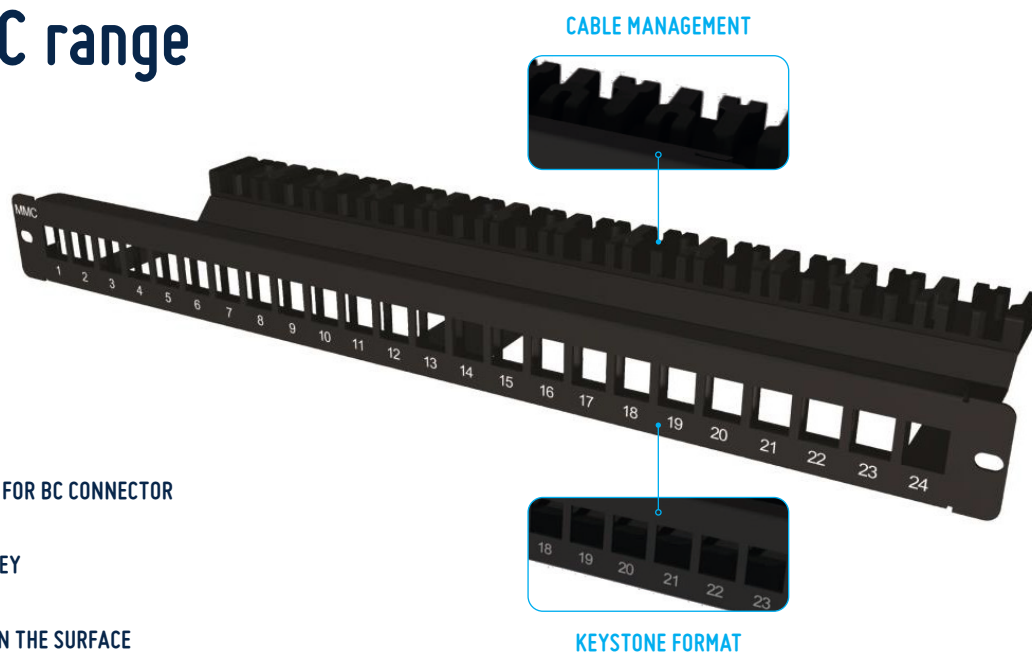

Unloaded modular patch panel for 24 or 48 RJ45 connector BC range

DESCRIPTION

- MODULAR PATCH PANEL 1U OR 2U FOR BC CONNECTOR
- KEYSTONE FORMAT
- PAINTING EPOXY ANTHRACITE GREY
- DIRECT GROUNDING
- CONNECTOR ASSEMBLY SHOWN ON THE SURFACE
- EQUIPPED WITH « Y » CONCEPT CABLE MANAGEMENT SYSTEM
- SHUTTER IN OPTION FOR UNUSED PORTS

RELATED PRODUCTS

ITEM NO	DESCRIPTION	PACKAGING	NVG#
BC6AANBTL	CAT6A UTP RJ45 MODULAR JACK BC RANGE	UNIT	1010211
BC6NBX	CAT6 UTP RJ45 MODULAR JACK BC RANGE	UNIT	1010209
BC6AFSTL	CAT6A STP RJ45 MODULAR JACK BC RANGE	UNIT	1010230

ORDER INFORMATION

ITEM NO	DESCRIPTION	PACKAGING	NVG#
BCPAN1U	24 PORTS 1U UNLOADED PATCH PANEL	UNIT	1010107
BCPAN2U	48 PORTS 2U UNLOADED PATCH PANEL	UNIT	1010107/48